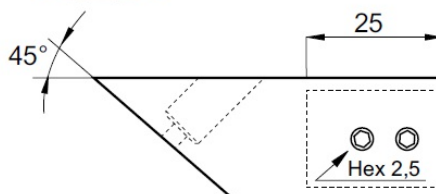

PRODUCT SHEET

Description:

Bar To Wall Bracket, F/ø19mm Tube, Polished Brass, 45 DG Angle

Item number:

15.26.101-8

Units	Box	Carton	HS Code	Barcode
Pcs.	1	60	8302419000	
				5704866505017

SISO A/S

Mileparken 11
DK-2740 Skovlunde
Denmark
VAT: DK 24786013