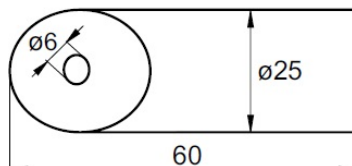

PRODUCT SHEET

Description:

Bar To Wall Bracket, F/ø19mm Tube, Polished Brass, 45 DG Angle

Item number:

15.26.101-8

Units	Box	Carton	HS Code	Barcode
Pcs.	1	60	8302419000	
				5704866505017

SISO A/S

Mileparken 11
DK-2740 Skovlunde
Denmark
VAT: DK 24786013